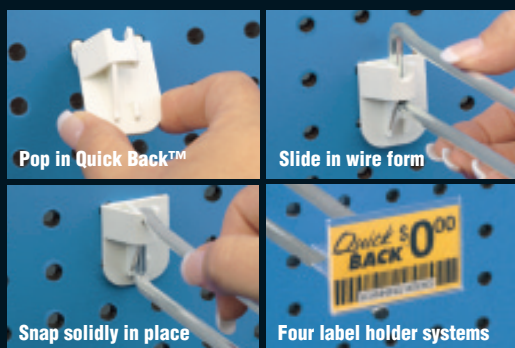

Now Save Up To 34% from Trion

**Speed set up.
Display more facings.
Re-merchandise with ease.
Boost your sales & profits.**

- Quick Back™ Straight Entry allows easy insertion and removal of full or empty hooks in tight places, under shelves, or within fully loaded displays.
- Your choice of four popular label holder systems.
- Delivers savings up to 65% on labels and up to 75% on labor when converting to plain paper labels. ROI less than 1 year.
- Choice of Plastic or Metal Backplates; fit standard 1/4" pegboard and slatwall.
- Costs far less, provides additional label holder options, yet is completely interchangeable with comparable scan hooks from other manufacturers.

Quick Back™ Straight Entry Scan Hooks

*Interchangeable with
comparable hooks from
other manufacturers
and compatible with
planograms employing
these hook styles*

Two Backplate Options

Four Popular Label Holder Mount Options